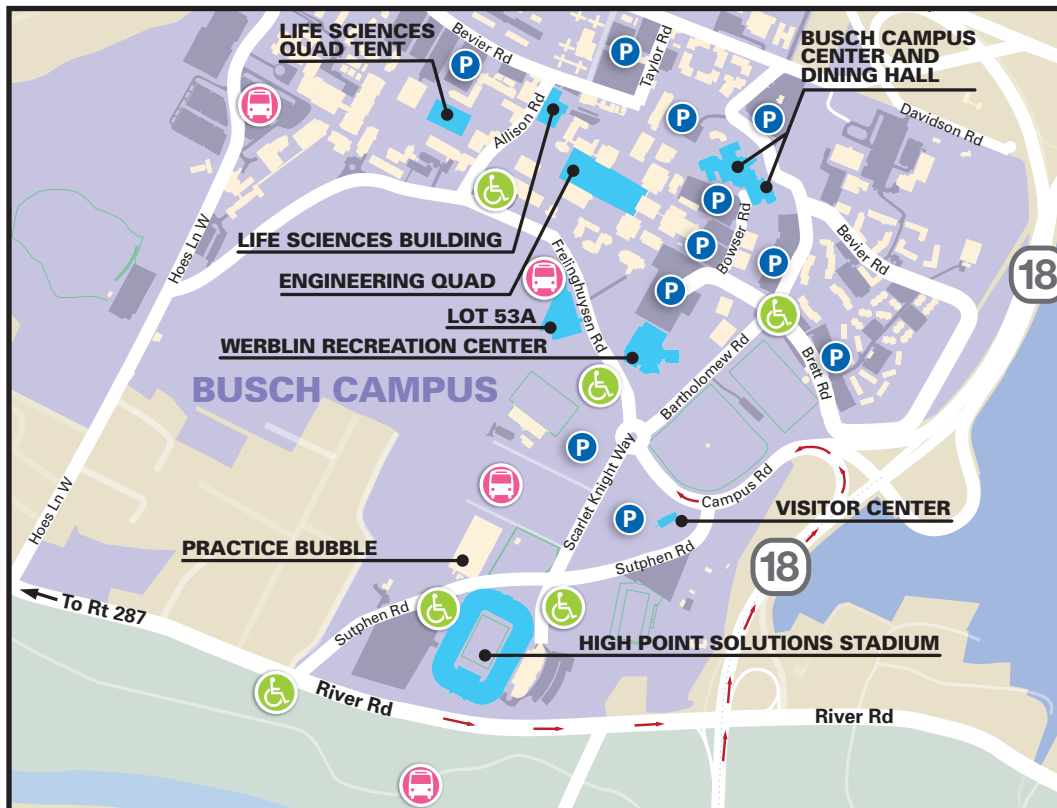

Rutgers University Busch Campus Blue Zone Parking

Busch Campus Convocations and Receptions

Academic Unit	Date/Time	Location
Edward J. Bloustein School of Planning and Public Policy <i>Reception</i>	Sun., May 13 3–4:30 p.m.	Visitor Center
Graduate School of Applied and Professional Psychology	Sun., May 13 9–11 a.m.	Visitor Center
Graduate School–New Brunswick	Sun., May 13 10–11:30 a.m.	Lot 53A Tent
Rutgers Business School	Sun., May 13 9:30–11:30 a.m.	Engineering Quad Tent
School of Arts and Sciences <i>Department of Biological Sciences</i>	Sun., May 13 3:30–5:30 p.m.	Life Sciences Quad Tent
School of Arts and Sciences <i>Department of Cell Biology and Neuroscience</i>	Sun., May 13 3:30–5:30 p.m.	Busch Campus Center Multipurpose Room
School of Arts and Sciences <i>Department of Exercise Science and Sport Studies</i>	Sun., May 13 9:30–11 a.m.	Werblin Recreation Center Multisports Room
School of Arts and Sciences <i>Department of Genetics</i>	Sun., May 13 3:30–5:30 p.m.	Life Sciences Building Atrium
School of Arts and Sciences <i>Department of Mathematics and Physical Sciences</i>	Sun., May 13 3:30–5:30 p.m.	Engineering Quad Tent
School of Arts and Sciences <i>Department of Molecular Biology and Biochemistry</i>	Sun., May 13 10–11 a.m.	Busch Campus Center Multipurpose Room
School of Arts and Sciences <i>Department of Sociology</i>	Sun., May 13 3:30–5:30 p.m.	Werblin Recreation Center Multisports Room
School of Engineering	Sun., May 13 3:30–5:30 p.m.	Lot 53A Tent
University College Community <i>Graduation Reception for Nontraditional Students</i>	Fri., May 11 7–9 p.m.	Busch Campus Center Multipurpose Room

Map Key	
	Commencement Shuttle Stops
	Special Needs Shuttle Stops
	Blue Zone Parking Lot
	School and Departmental Event Locations
	Route to Campus

Remember Where You Parked

Circle your parking location before you leave your vehicle. If you have a lot number, write that and any other details about your parking location in this space.